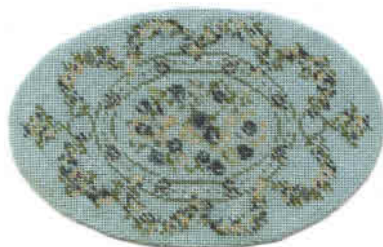

## Carpet kits and charts

Rosanna (blue) 6½ x 4¼ ins (16 x 10.5 cm)  
Style: G Kit £17.50 Chart £8.75

Rosanna (green) 6½ x 4¼ ins (16 x 10.5 cm)  
Style: G Kit £17.50 Chart £8.75

Carole (jade) 8 x 4¼ ins  
(20 x 11 cm) §  
Style: WM Kit £18.50 Chart £9.25

Carole (pastel) 8 x 4¼ ins  
(20 x 11 cm) §  
Style: WM Kit £18.50 Chart £9.25

Lilian (pink), oval 5½ x 4¼ ins (14 x 10.5 cm) § †  
Style: A Kit £15.95 Chart £7.95

Kate, oval (blue) 7 x 4¼ ins  
(17.5 x 12 cm) †  
Style: V Kit £17.75 Chart £8.80

Natalia  
4.2 x 2.7 ins  
(10.7 x 6.8 cm)  
Style: VT Kit £12.95  
Chart £6.50

Gwen (cream)  
5¼ x 3½ ins  
(13 x 8.5 cm) §  
Style: V Kit £14.95  
Chart £7.50

Kate, oval (pink) 7 x 4¼ ins  
(17.5 x 12 cm) †  
Style: V Kit £17.75 Chart £8.80

## Tray cloth kits

Each tray cloth kit contains 32 count silk gauze, Anchor stranded cotton, colour block chart and detailed instructions, and a suitable needle. Precision pre-cut mahogany parts for the tray are also included. We recommend using the Mahogany Finishing Pack (see below) to wax/polish the tray.