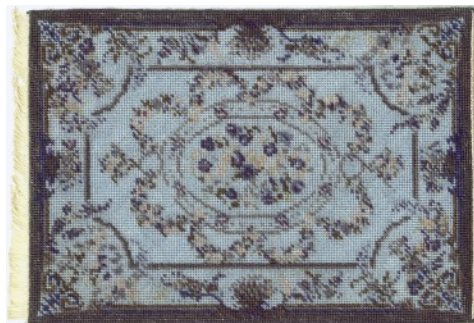

Firescreen kits

The 20 designs are worked on 32 count gauze and provide a wide range suitable for many types of room in your dollhouse. The high-quality white metal kit comes as three pieces which are simply glued together with contact adhesive, then primed and finished off with either a gloss or matt enamel paint of your choice.

Frame height 2 ¼ ins / 68 mm.
Frame width 2 ins / 52 mm.

Kit price £21.95

Carpet kits and charts

Veronica (blue) 7 x 4¼ ins (17.5 x 10.5 cm)
Style: V Kit £20.95 Chart £10.50

Yvonne (red) 6½ x 5¼ ins (16.5 x 13 cm) §
Style: O Kit £21.95 Chart £10.95

Patricia 7¼ x 5 ins (20 x 13 cm) §
Style: O Kit £21.50 Chart £10.95

Bathmat (pink) 3½ x 2½ ins
(8.5 x 6.5 cm) Style: T
Kit £10.75 Chart £5.50

Ruth 6¼ x 4½ ins (15.5 x 11.5 cm)
Style: O Kit £20.95 Chart £10.50

Kate, large (pink) 9¼ x 6½ ins (23.5 x 16.5 cm)
Style: V Kit £25.50 Chart £12.75

Kate, large (blue) 9¼ x 6½ ins (23.5 x 16.5 cm)
Style: V Kit £25.50 Chart £12.75

Bathmat (blue) 3½ x 2½ ins
(8.5 x 6.5 cm) Style: T
Kit £10.75 Chart £5.50