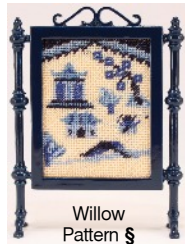

Firescreen kits

The 20 designs are worked on 32 count gauze and provide a wide range suitable for many types of room in your dollhouse. The high-quality white metal kit comes as three pieces which are simply glued together with contact adhesive, then primed and finished off with either a gloss or matt enamel paint of your choice.

Little Owl

Moghul
poppies §

Music

Nouveau Iris

Riverside
Cottages §

Tree of Life §

Two Owls §

Willow
Pattern §

Frame height 2 ¼ ins / 68 mm.
Frame width 2 ins / 52 mm.

Kit price £21.95

Carpet kits and charts

Veronica (blue) 7 x 4¼ ins (17.5 x 10.5 cm)
Style: V Kit £20.95 Chart £10.50

Yvonne (red) 6½ x 5¼ ins (16.5 x 13 cm) §
Style: O Kit £21.95 Chart £10.95