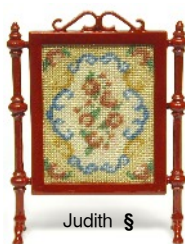

Firescreen kits

The 20 designs are worked on 32 count gauze and provide a wide range suitable for many types of room in your dollhouse. The high-quality white metal kit comes as three pieces which are simply glued together with contact adhesive, then primed and finished off with either a gloss or matt enamel paint of your choice.

Alice
(blue) §

Alice
(green) §

Barbara
(green) §

Bavarian
Castle

Berlin
Woolwork §

Country
Cottage

Flowers &
Vine Peach

Judith §

Little Owl

Moghul
poppies §

Music

Nouveau Iris

Riverside
Cottages §

Tree of Life §

Two Owls §

Willow
Pattern §